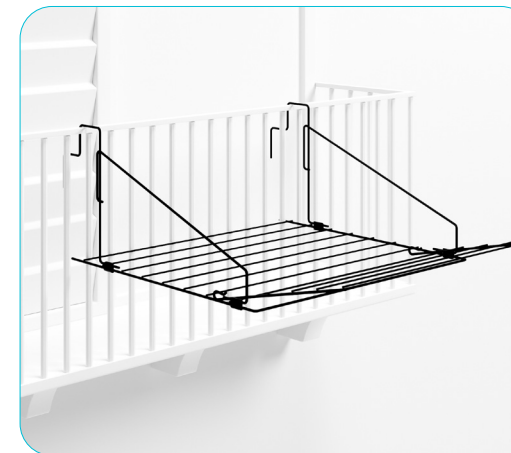

Gouda 9

New Design

code
ST199

EAN
8003186118400

peso
kg
1,20

dimensioni
cm
55 x 28 x 78

dimensioni
cm
58 x 55 x 2

carico in pallet
pallet loading
pcs/pallet
120x80
320

carico sciolto
loose loading
pcs/ctn vol. ctn mc
10 0,034

4,5 kg

9 m

caratteristiche
features

materiale
material

MADE IN ITALY

COLOMBO-NEWSCAL.COM