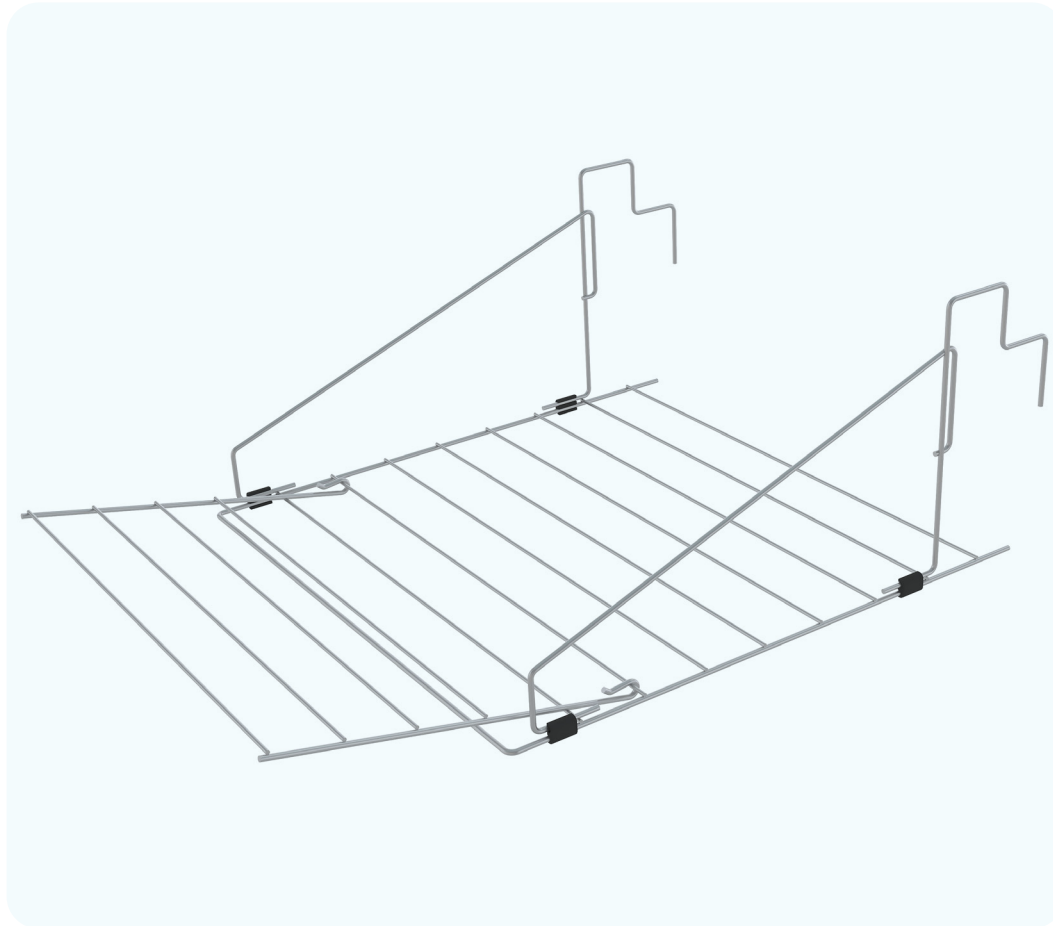

Gouda 9

New Design

code
ST199

EAN
8003186118400

peso
kg
1,20

dimensioni
cm
55 x 28 x 78

dimensioni
cm
58 x 55 x 2

carico in pallet
pallet loading
pcs/pallet
120x80
320

carico sciolto
loose loading
pcs/ctn vol. ctn mc
10 0,034

4,5 kg

9 m

caratteristiche
features

materiale
material

MADE IN ITALY

COLOMBO-NEWSCAL.COM