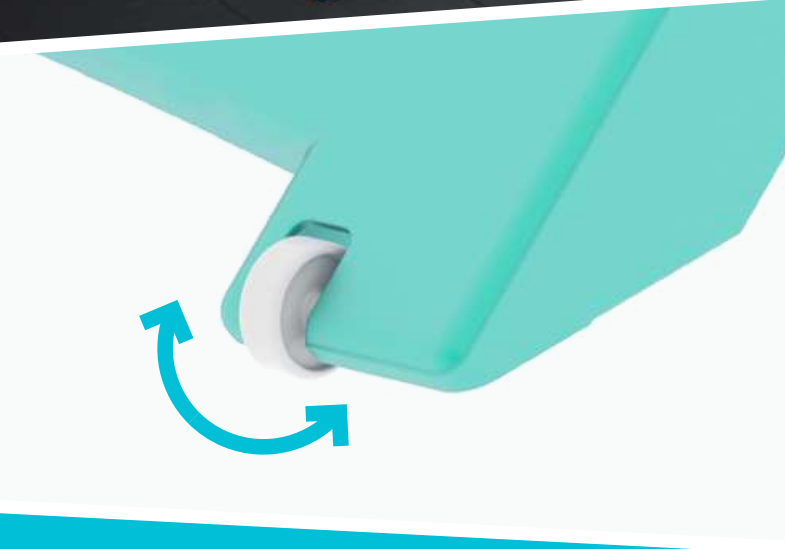

Plast 20

MADE IN ITALY

9 kg 20 m

- ACC
- AL
- INOX

code	EAN	kg	dimensions (cm)	dimensions (cm)	pcs/pallet		pcs ctn	vol. ctn (mc)
					(120x80)	(135x80)		
ST987	8003186054203	4,80	185 x 125 x 55	55 x 128 x 8,5	20	56	-	-